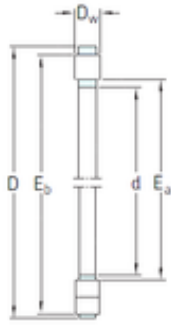

## SKF K81238M thrust roller bearings

Bearing No. K81238M

K811...K812..  
K893...K894..

Size	190x270x205 mm
Bore Diameter	190 mm
Outer Diameter	270 mm
Width	205 mm
d	190 mm
D	270 mm
T	205 mm
Dw	26 mm

K81238M Bearing 2D drawings and 3D CAD models