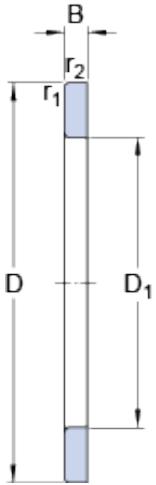

# Huaxin Bearing Co., Ltd

GS 81232 Bearing 2D drawings and 3D CAD models

## SKF GS 81232 thrust roller bearings

Bearing No. GS 81232

Size	15x225x163 mm
Bore Diameter	15 mm
Outer Diameter	225 mm
Width	163 mm
D	225 mm
B	15 mm
D <sub>1</sub>	163 mm
Size	15x225x163 mm
Bore Diameter	15 mm
Outer Diameter	225 mm
Width	163 mm
D	225 mm
B	15 mm
D <sub>1</sub>	163 mm
D <sub>1</sub>	163 mm
r <sub>1,2</sub> min.	1.5 mm
Mass housing washer	2.3 kg