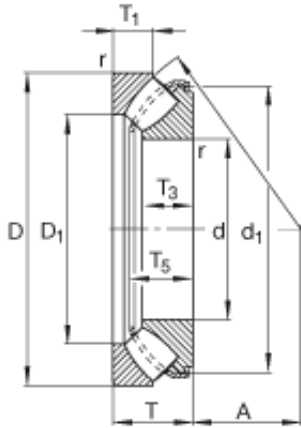

Huaxin Bearing Co., Ltd

FAG 29413-E1 thrust roller bearings

Bearing No. 29413-E1

29413-E1 Bearing 2D drawings and 3D CAD models

Size	65x140x45 mm
Bore Diameter	65 mm
Outer Diameter	140 mm
Width	45 mm
d	65 mm
D	140 mm
T	45 mm
A	42 mm
D ₁	91,5 mm
D _{a max}	115 mm
D _{b min}	143 mm
d ₁	125,2 mm
d _{a min}	100 mm
d _{b max}	72 mm
r _{a max}	2 mm
r _{min}	2 mm
T ₁	22 mm
T ₃	29,5 mm
T ₅	40,5 mm
m	3,1 kg / Weight
C _a	495000 N / Dynamic load rating (axial)
C _{0a}	1160000 N / Static load rating (axial)
n _G	5400 1/min / Limiting speed

Huaxin Bearing Co., Ltd

n_B	2550 1/min / Reference speed
C_{ua}	134000 N / Fatigue limit load, axial