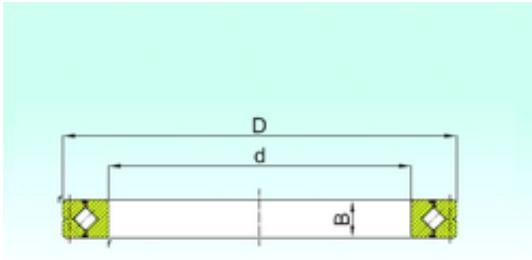

Huaxin Bearing Co., Ltd

CRB 700150 Bearing 2D drawings and 3D CAD models

700 mm x 1020 mm x 150 mm ISB CRB 700150 thrust roller bearings

Bearing No. CRB 700150

Size	700x1020x150 mm
Bore Diameter	700 mm
Outer Diameter	1020 mm
Width	150 mm
d	700 mm
D	1020 mm
B	150 mm
r min.	3 mm
dh	953 mm
ds	751 mm
Weight	478 Kg
Basic dynamic load rating (C)	1980 kN