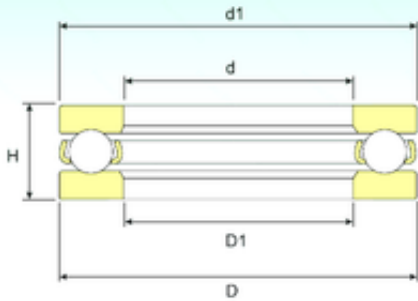

Huaxin Bearing Co., Ltd

ISB 51268 M thrust ball bearings

Bearing No. 51268 M

51268 M Bearing 2D drawings and 3D CAD models

Size	340x460x96 mm
Bore Diameter	340 mm
Outer Diameter	460 mm
Width	96 mm
d	340 mm
D	460 mm
H	96 mm
d1	455 mm
D1	345 mm
Weight	48,5 Kg
Basic dynamic load rating (C)	593 kN
Basic static load rating (C0)	3136 kN
(Grease) Lubrication Speed	574 r/min