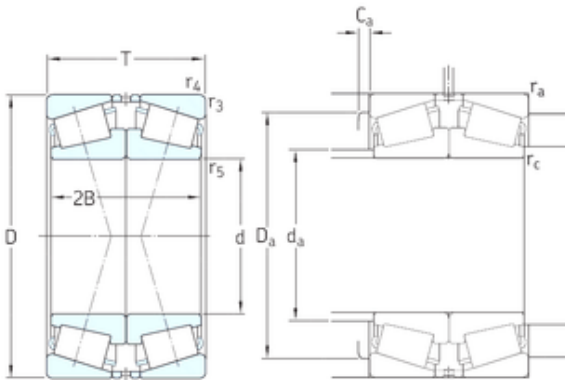

Huaxin Bearing Co., Ltd

200 mm x 310 mm x 70 mm SKF 32040X/DF tapered roller bearings

Bearing No. 32040X/DF

32040X/DF Bearing 2D drawings and 3D CAD models

Size	200x310x140 mm
Bore Diameter	200 mm
Outer Diameter	310 mm
Width	140 mm
d	200 mm
D	310 mm
T	140 mm
B	70 mm
r3 min.	2,5 mm
r4 min.	2,5 mm
r5 min.	1 mm
2B	140 mm
Ca max.	11 mm
da max	222 mm
Da min	273 mm
Da max.	296 mm
ra max.	2 mm
rc max.	1 mm
Weight	39 Kg
Basic dynamic load rating (C)	1280 kN
Basic static load rating (C0)	2750 kN
Fatigue load limit (Pu)	255
Reference speed	1100 r/min
Limiting speed	1900 r/min
Calculation factor (e)	0,43