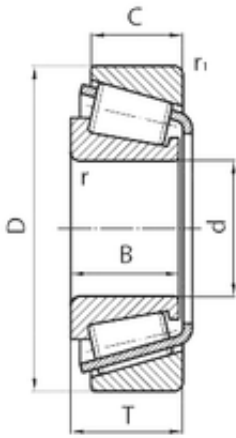

Huaxin Bearing Co., Ltd

PFI 25877/20 tapered roller bearings

Bearing No. 25877/20

| | |
|----------------|-------------------------|
| Size | 34.925x73.025x23.812 mm |
| Bore Diameter | 34,925 mm |
| Outer Diameter | 73,025 mm |
| Width | 23,812 mm |
| d | 34,925 mm |
| D | 73,025 mm |

25877/20 Bearing 2D drawings and 3D CAD models