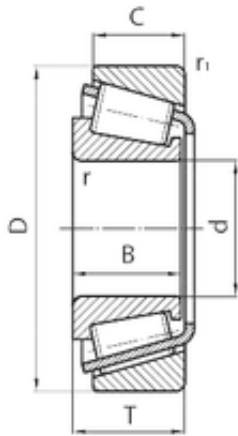

Huaxin Bearing Co., Ltd

38 mm x 63 mm x 19 mm SKF BT1B
332821BA/Q tapered roller bearings

Bearing No. BT1B 332821BA/Q

Size	38x63x17 mm
Bore Diameter	38 mm
Outer Diameter	63 mm
Width	17 mm
d	38 mm
D	63 mm
T	17 mm
B	19 mm

BT1B 332821BA/Q Bearing 2D drawings and 3D CAD models