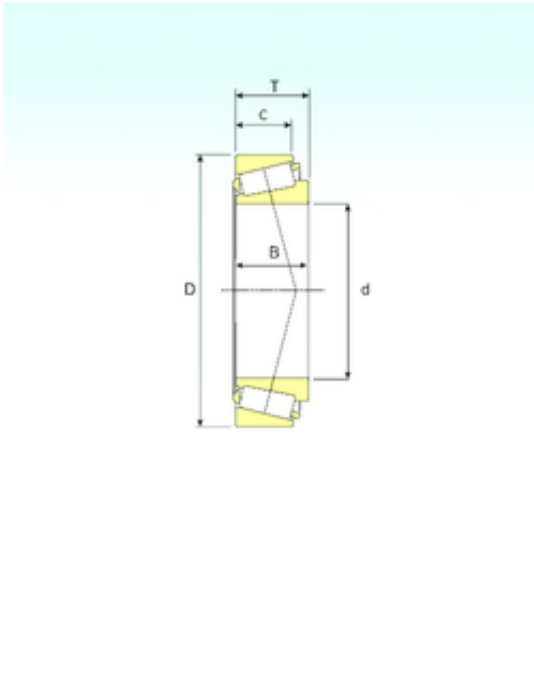

Huaxin Bearing Co., Ltd

30216 Bearing 2D drawings and 3D CAD models

80 mm x 140 mm x 26 mm ISB 30216 tapered roller bearings

Bearing No. 30216

Size	80x140x28.25 mm
Bore Diameter	80 mm
Outer Diameter	140 mm
Width	28,25 mm
d	80 mm
D	140 mm
T	28,25 mm
B	26 mm
C	22 mm
Weight	1,6 Kg
Basic dynamic load rating (C)	148 kN
Basic static load rating (C0)	179 kN
(Grease) Lubrication Speed	3672 r/min