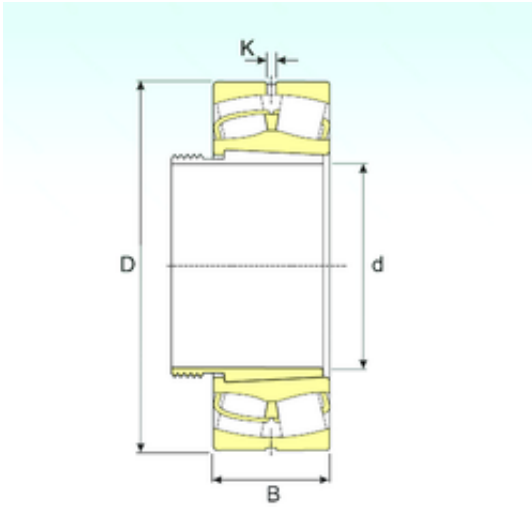

Huaxin Bearing Co., Ltd

180 mm x 340 mm x 92 mm ISB 22238
EKW33+AH2238 spherical roller bearings

Bearing No. 22238 EKW33+AH2238

Size	180x340x92 mm
Bore Diameter	180 mm
Outer Diameter	340 mm
Width	92 mm
d	180 mm
D	340 mm
B	92 mm
C	92 mm
K	9 mm
Weight	39,5 Kg
Basic dynamic load rating (C)	1245 kN
Basic static load rating (C0)	1666 kN
(Grease) Lubrication Speed	1836 r/min

22238 EKW33+AH2238 Bearing 2D drawings and 3D CAD models