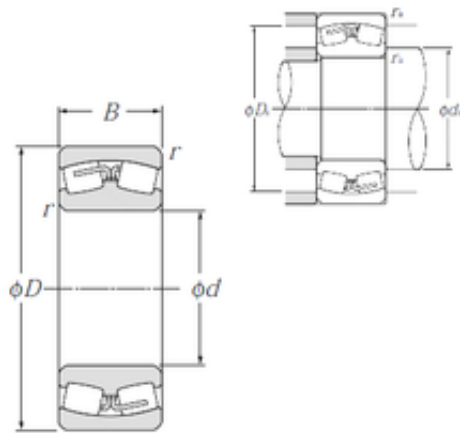

Huaxin Bearing Co., Ltd

670 mm x 980 mm x 308 mm NTN 240/670B spherical roller bearings

Bearing No. 240/670B

Size	670x980x308 mm
Bore Diameter	670 mm
Outer Diameter	980 mm
Width	308 mm
d	670 mm
D	980 mm
B	308 mm
C	308 mm
r min.	7,5 mm
da min.	706 mm
Da max.	944 mm
ra max.	6 mm
Weight	794 Kg
Basic dynamic load rating (C)	8 650 kN
Basic static load rating (C0)	20 600 kN
(Grease) Lubrication Speed	250 r/min
(Oil) Lubrication Speed	320 r/min
Calculation factor (e)	0,29
Calculation factor (Y0)	2,24
Calculation factor (Y1)	2,29

240/670B Bearing 2D drawings and 3D CAD models