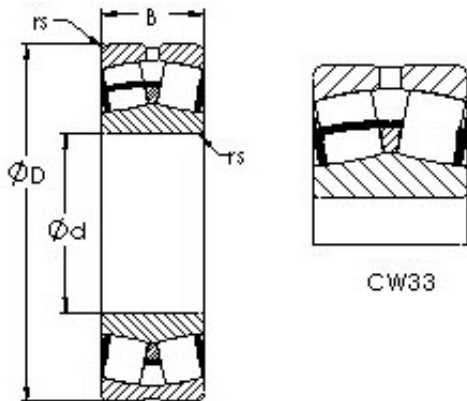

Huaxin Bearing Co., Ltd

AST 23234CW33 spherical roller bearings

Bearing No. 23234CW33

Size	170x310x110 mm
Bore Diameter	170 mm
Outer Diameter	310 mm
Width	110 mm
Bearing Type	straight bore, lube groove and holes
Bore Dia (d)	170.0000
Outer Dia (D)	310.0000
Width (B)	110.0000
Radius (min) (rs)	4.000
Dynamic Load Rating (Cr)	1,460,000
Static Load Rating (Cor)	2,320,000
Max Speed (Grease) (X000 RPM)	1
Max Speed (Oil) (X000 RPM)	1
Weight (g)	35,670.00
Material	52100 Chrome steel, or equivalent

23234CW33 Bearing 2D drawings and 3D CAD models