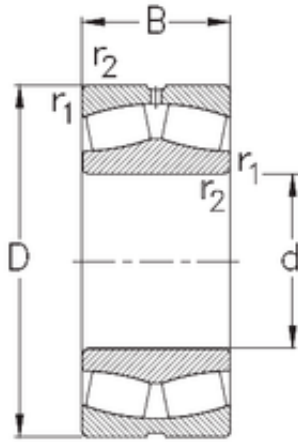

Huaxin Bearing Co., Ltd

400 mm x 650 mm x 200 mm NKE 23180-MB-W33 spherical roller bearings

Bearing No. 23180-MB-W33

Size	400x650x200 mm
Bore Diameter	400 mm
Outer Diameter	650 mm
Width	200 mm
d	400 mm
D	650 mm
B	200 mm
C	200 mm
r1 min.	6 mm
r2 min.	6 mm
Weight	273 Kg
Basic dynamic load rating (C)	4040 kN
Basic static load rating (C0)	7580 kN
Limiting speed	950 r/min
Calculation factor (e)	0,3
Calculation factor (Y0)	2,1
Calculation factor (Y1)	2,4

23180-MB-W33 Bearing 2D drawings and 3D CAD models