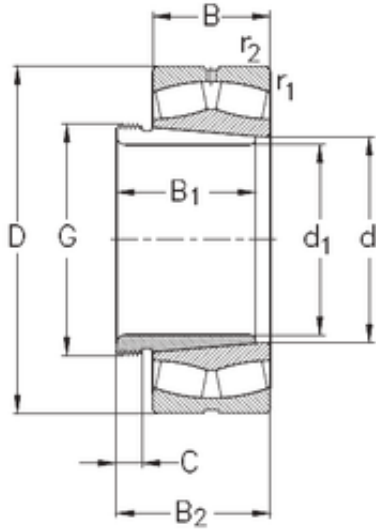

Huaxin Bearing Co., Ltd

130 mm x 280 mm x 93 mm NKE 22326-E-K-W33+AHX2326 spherical roller bearings

Bearing No. 22326-E-K-W33+AHX2326

22326-E-K-W33+AHX2326 Bearing 2D drawings and 3D CAD models

Size	130x280x93 mm
Bore Diameter	130 mm
Outer Diameter	280 mm
Width	93 mm
d	130 mm
d1	125 mm
D	280 mm
B	93 mm
C	93 mm
r1 min.	4 mm
r2 min.	4 mm
B1	115 mm
B2	119 mm
C	19 mm
Thread (G)	M 145x2
Weight	30 Kg
Basic dynamic load rating (C)	1090 kN
Basic static load rating (C0)	1380 kN
Limiting speed	2400 r/min
Calculation factor (e)	0,33
Calculation factor (Y0)	2
Calculation factor (Y1)	2,1