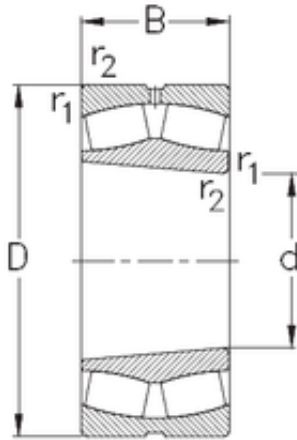

Huaxin Bearing Co., Ltd

300 mm x 500 mm x 160 mm NKE 23160-K-MB-W33 spherical roller bearings

Bearing No. 23160-K-MB-W33

Size	300x500x160 mm
Bore Diameter	300 mm
Outer Diameter	500 mm
Width	160 mm
d	300 mm
D	500 mm
B	160 mm
C	160 mm
r1 min.	5 mm
r2 min.	5 mm
Weight	130 Kg
Basic dynamic load rating (C)	2560 kN
Basic static load rating (C0)	4490 kN
Limiting speed	1200 r/min
Calculation factor (e)	0,32
Calculation factor (Y0)	2
Calculation factor (Y1)	2,1

23160-K-MB-W33 Bearing 2D drawings and 3D CAD models