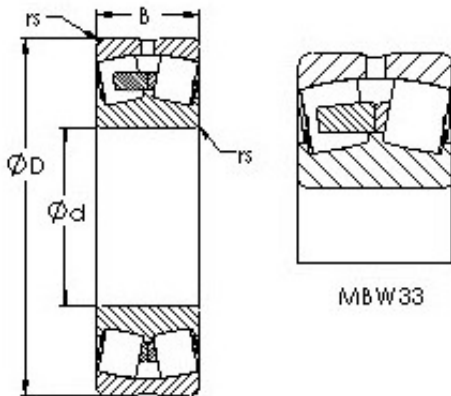

## AST 22234MBW33 spherical roller bearings

Bearing No. 22234MBW33

Size	170x310x86 mm
Bore Diameter	170 mm
Outer Diameter	310 mm
Width	86 mm
Bearing Type	straight bore, lube groove and holes
Bore Dia (d)	170.0000
Outer Dia (D)	310.0000
Width (B)	86.0000
Radius (min) (rs)	4.000
Dynamic Load Rating (Cr)	1,080,000
Static Load Rating (Cor)	1,610,000
Max Speed (Grease) (X000 RPM)	1
Max Speed (Oil) (X000 RPM)	1
Weight (g)	28,110.00
Material	52100 Chrome steel, or equivalent

22234MBW33 Bearing 2D drawings and 3D CAD models