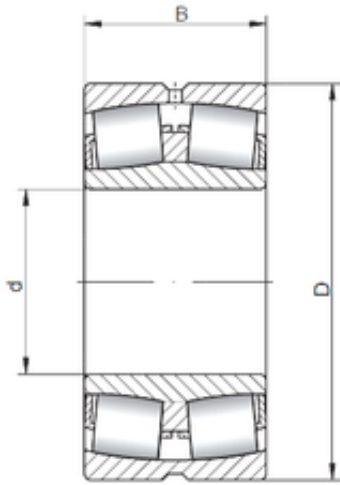

Huaxin Bearing Co., Ltd

60 mm x 130 mm x 31 mm ISO 21312W33
spherical roller bearings

Bearing No. 21312W33

Size	60x130x31 mm
Bore Diameter	60 mm
Outer Diameter	130 mm
Width	31 mm
d	60 mm
D	130 mm
B	31 mm
C	31 mm

21312W33 Bearing 2D drawings and 3D CAD models