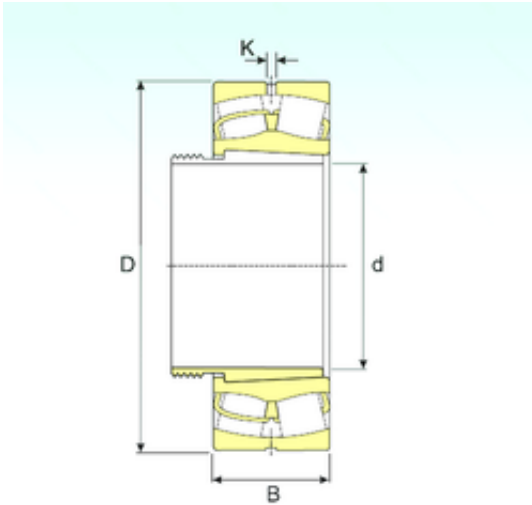

Huaxin Bearing Co., Ltd

670 mm x 1280 mm x 450 mm ISB 232/710
EKW33+AOH32/710 spherical roller bearings

Bearing No. 232/710 EKW33+AOH32/710

Size	670x1280x450 mm
Bore Diameter	670 mm
Outer Diameter	1280 mm
Width	450 mm
d	670 mm
D	1280 mm
B	450 mm
C	450 mm
K	12 mm
Weight	2810 Kg
Basic dynamic load rating (C)	14080 kN
Basic static load rating (C0)	31050 kN
(Grease) Lubrication Speed	230,4 r/min

232/710 EKW33+AOH32/710 Bearing 2D drawings and 3D CAD models