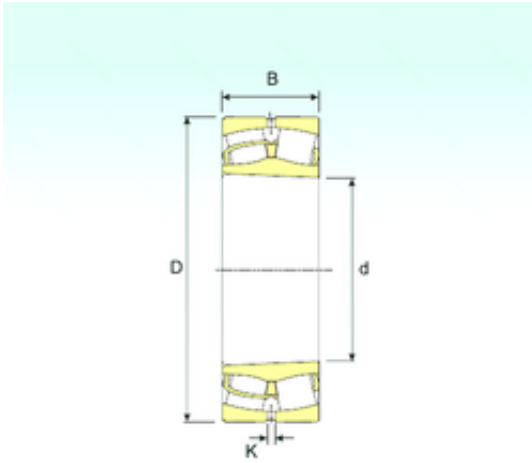

Huaxin Bearing Co., Ltd

231/600 K Bearing 2D drawings and 3D CAD models

600 mm x 980 mm x 300 mm ISB 231/600 K
spherical roller bearings

Bearing No. 231/600 K

Size	600x980x300 mm
Bore Diameter	600 mm
Outer Diameter	980 mm
Width	300 mm
d	600 mm
D	980 mm
B	300 mm
C	300 mm
K	12 mm
Weight	895 Kg
Basic dynamic load rating (C)	9996 kN
Basic static load rating (C0)	17640 kN
(Grease) Lubrication Speed	428,4 r/min