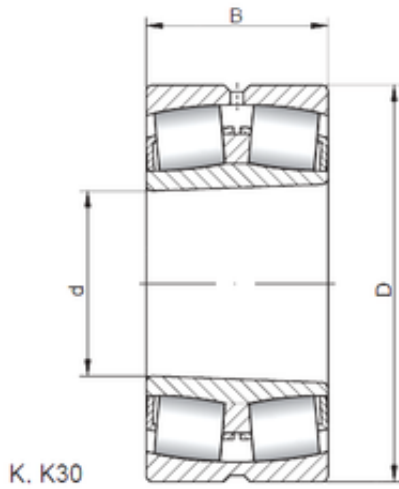

# Huaxin Bearing Co., Ltd

35 mm x 72 mm x 23 mm ISO 22207 KW33  
spherical roller bearings

Bearing No. 22207 KW33

Size	35x72x23 mm
Bore Diameter	35 mm
Outer Diameter	72 mm
Width	23 mm
d	35 mm
D	72 mm
B	23 mm
C	23 mm

22207 KW33 Bearing 2D drawings and 3D CAD models