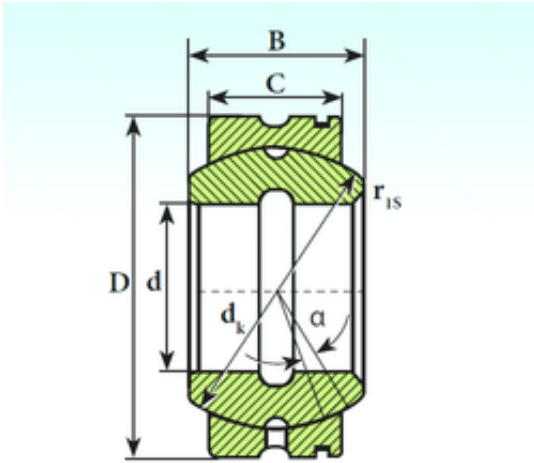

# Huaxin Bearing Co., Ltd

65 mm x 105 mm x 55 mm ISB GE 65 XS K  
plain bearings

Bearing No. GE 65 XS K

Size	65x105x55 mm
Bore Diameter	65 mm
Outer Diameter	105 mm
Width	55 mm
d	65 mm
D	105 mm
B	55 mm
C	47 mm
dk	94 mm
r1 min.	0,6 mm
Angle	5 °
Weight	2,05 Kg
Basic dynamic load rating (C)	375 kN

GE 65 XS K Bearing 2D drawings and 3D CAD models