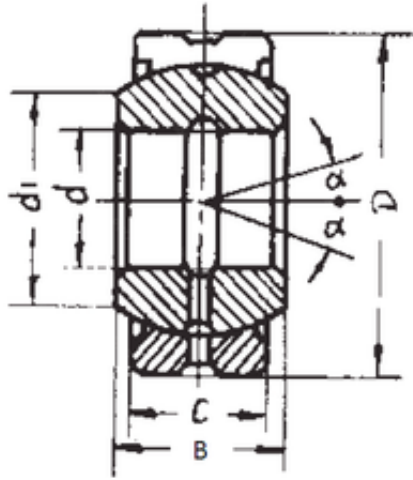

Huaxin Bearing Co., Ltd

300 mm x 430 mm x 165 mm FBJ GE300ES-2RS
plain bearings

Bearing No. GE300ES-2RS

Size	300x430x165 mm
Bore Diameter	300 mm
Outer Diameter	430 mm
Width	165 mm
d	300 mm
D	430 mm
B	165 mm
C	120 mm
d1	330 mm
Angle	7 °
Weight	78,07 Kg
Basic dynamic load rating (C)	3800 kN

GE300ES-2RS Bearing 2D drawings and 3D CAD models