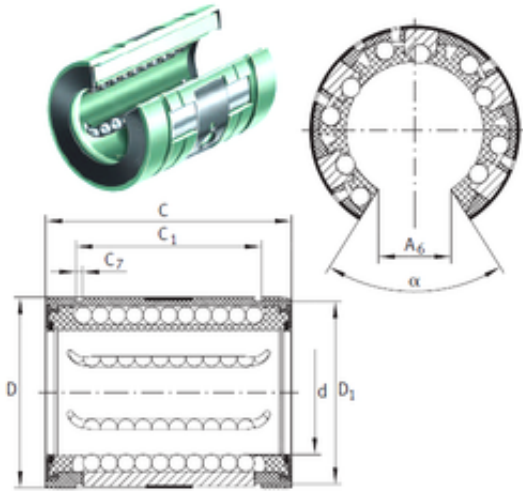

Huaxin Bearing Co., Ltd

INA KNO 20 B-PP linear bearings

Bearing No. KNO 20 B-PP

KNO 20 B-PP Bearing 2D drawings and 3D CAD models

| | |
|----------------|-------------|
| Size | 20x32x45 mm |
| Bore Diameter | 20 mm |
| Outer Diameter | 32 mm |
| Width | 45 mm |
| d | 20 mm |
| D | 32 mm |
| C | 45 mm |
| A6 | 9 mm |
| H9 | 0,9 mm |
| K4 | 3 mm |
| b1 | 2,5 mm |
| Angle | 55 ° |