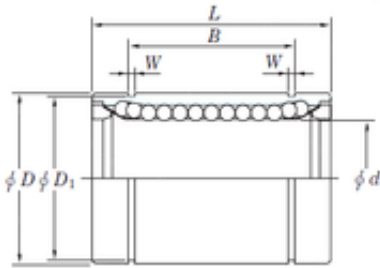

Huaxin Bearing Co., Ltd

6 mm x 12 mm x 13.5 mm KOYO SESDM 6
linear bearings

Bearing No. SESDM 6

Size	6x12x13.5 mm
Bore Diameter	6 mm
Outer Diameter	12 mm
Width	13.5 mm
d	6 mm
D	12 mm
B	13.5 mm
D1	11.5 mm
L	19 mm
W	1.1 mm
Basic dynamic load rating (C)	206 kN

SESDM 6 Bearing 2D drawings and 3D CAD models