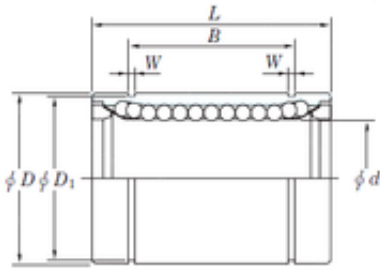

# Huaxin Bearing Co., Ltd

6 mm x 12 mm x 13.5 mm KOYO SESDM 6 linear bearings

Bearing No. SESDM 6

Size	6x12x13.5 mm
Bore Diameter	6 mm
Outer Diameter	12 mm
Width	13.5 mm
d	6 mm
D	12 mm
B	13.5 mm
D1	11.5 mm
L	19 mm
W	1.1 mm
Basic dynamic load rating (C)	206 kN

SESDM 6 Bearing 2D drawings and 3D CAD models