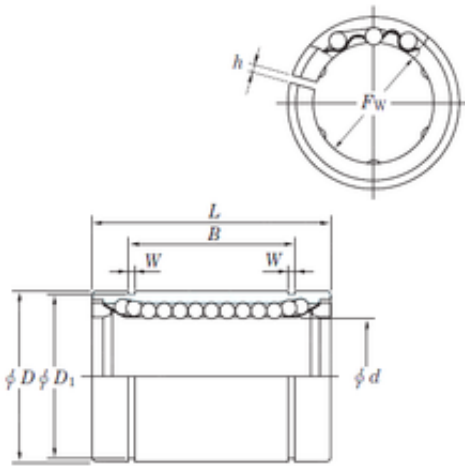

Huaxin Bearing Co., Ltd

12 mm x 21 mm x 23 mm KOYO SESDM12 AJ linear bearings

Bearing No. SESDM12 AJ

SESDM12 AJ Bearing 2D drawings and 3D CAD models

Size	12x21x23 mm
Bore Diameter	12 mm
Outer Diameter	21 mm
Width	23 mm
d	12 mm
D	21 mm
h	1.5 mm
B	23 mm
D1	20 mm
L	30 mm
W	1.3 mm
Basic dynamic load rating (C)	510 kN