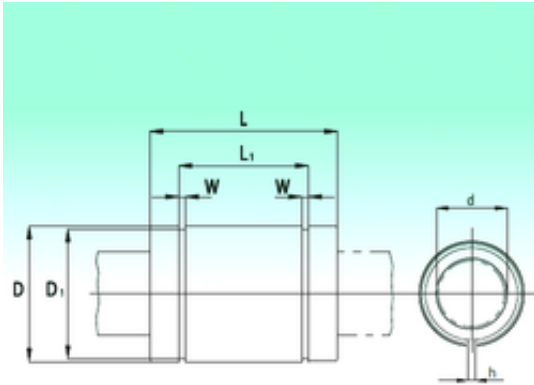

# Huaxin Bearing Co., Ltd

KBS3068 Bearing 2D drawings and 3D CAD models

## NBS KBS3068 linear bearings

Bearing No. KBS3068

Bore Diameter	30 mm
Outer Diameter	47 mm
d	30 mm
D	47 mm
h	1,85 mm
D1	44,5 mm
L1	52,1 mm
W	1,85 mm
L	68 mm
Weight	0,31 Kg
Basic dynamic load rating (C)	1,6 kN