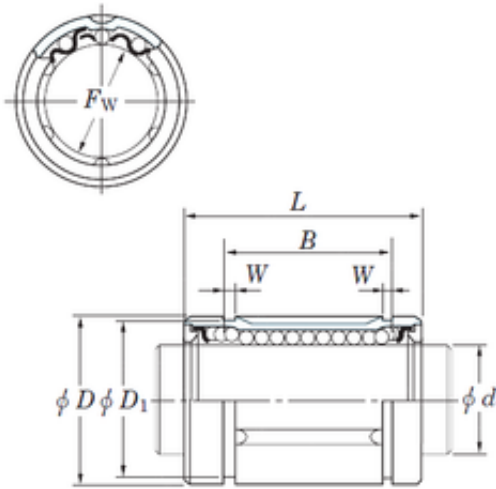

Huaxin Bearing Co., Ltd

KOYO SDE80 linear bearings

Bearing No. SDE80

Size	80x120x133.7 mm
Bore Diameter	80 mm
Outer Diameter	120 mm
Width	133,7 mm
Fw	80 mm
D	120 mm
B	133,7 mm
D1	116 mm
L	165 mm
W	4,15 mm
Weight	4,8 Kg
Basic dynamic load rating (C)	8890 kN

SDE80 Bearing 2D drawings and 3D CAD models