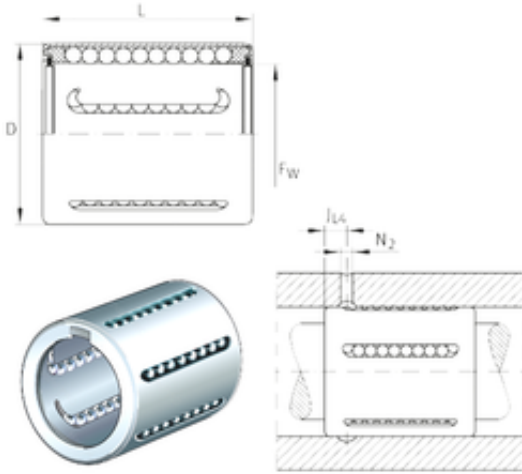

## INA KH20-PP linear bearings

Bearing No. KH20-PP

Bore Diameter	20 mm
Outer Diameter	28 mm
Fw	20 mm
D	28 mm
N2	2,5 mm
L	30 mm
JL4	7 mm
Weight	0,0325 Kg
Basic dynamic load rating (C)	1,17 kN

KH20-PP Bearing 2D drawings and 3D CAD models