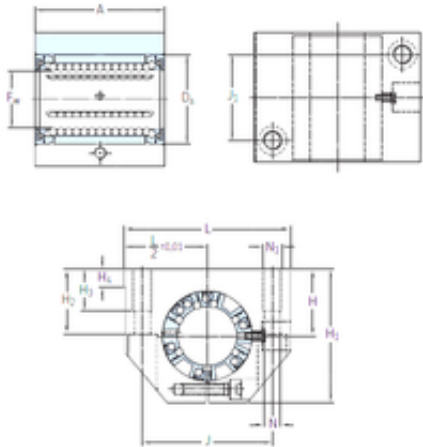

Huaxin Bearing Co., Ltd

SKF LUNE 30 linear bearings

Bearing No. LUNE 30

Bore Diameter	30 mm
Fw	30 mm
H4	9,5 mm
H3	22 mm
Da	47 mm
A	68 mm
H	35 mm
H1	70 mm
H2	34 mm
J	68 mm
L	87 mm
N	8,4 mm
J1	45 mm
Thread (N1)	M10
Weight	0,79 Kg
Basic dynamic load rating (C)	4,65 kN

LUNE 30 Bearing 2D drawings and 3D CAD models