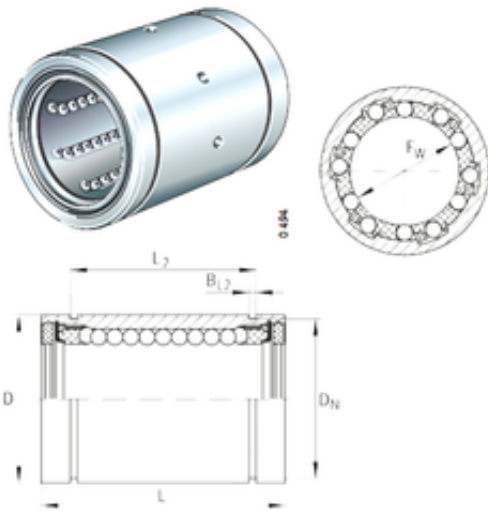

Huaxin Bearing Co., Ltd

INA KB16-PP linear bearings

Bearing No. KB16-PP

KB16-PP Bearing 2D drawings and 3D CAD models

Bore Diameter	16 mm
Outer Diameter	26 mm
Fw	16 mm
D	26 mm
Dn	24,9 mm
L2	24,6 mm
N2	2 mm
L	36 mm
BL2	1,3 mm
Weight	0,05 Kg
Basic dynamic load rating (C)	0,84 kN