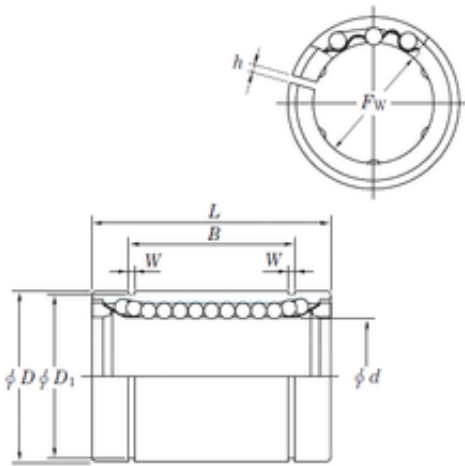

Huaxin Bearing Co., Ltd

30 mm x 45 mm x 44.5 mm KOYO SESDM30 AJ linear bearings

Bearing No. SESDM30 AJ

SESDM30 AJ Bearing 2D drawings and 3D CAD models

Size	30x45x44.5 mm
Bore Diameter	30 mm
Outer Diameter	45 mm
Width	44.5 mm
d	30 mm
D	45 mm
h	2.5 mm
B	44.5 mm
D1	43 mm
L	64 mm
W	1.85 mm
Basic dynamic load rating (C)	1 570 kN