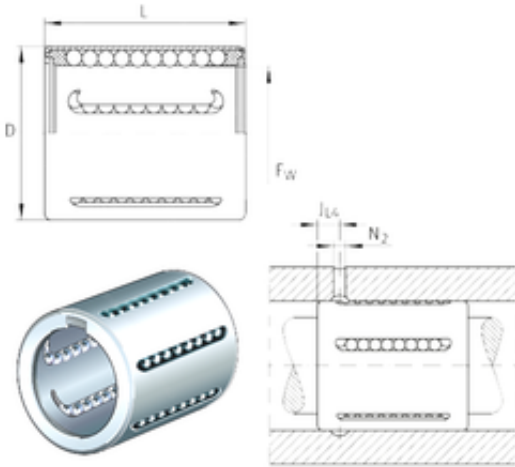

## INA KH25 linear bearings

Bearing No. KH25

Bore Diameter	25 mm
Outer Diameter	35 mm
Fw	25 mm
D	35 mm
N2	2,5 mm
L	40 mm
JL4	8 mm
Weight	0,066 Kg
Basic dynamic load rating (C)	2,42 kN

KH25 Bearing 2D drawings and 3D CAD models