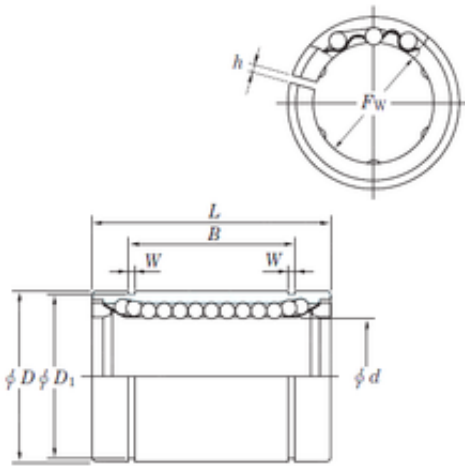

Huaxin Bearing Co., Ltd

40 mm x 60 mm x 60.5 mm KOYO SESDM40 AJ linear bearings

Bearing No. SESDM40 AJ

SESDM40 AJ Bearing 2D drawings and 3D CAD models

Size	40x60x60.5 mm
Bore Diameter	40 mm
Outer Diameter	60 mm
Width	60.5 mm
d	40 mm
D	60 mm
h	3 mm
B	60.5 mm
D1	57 mm
L	80 mm
W	2.1 mm
Basic dynamic load rating (C)	2 160 kN