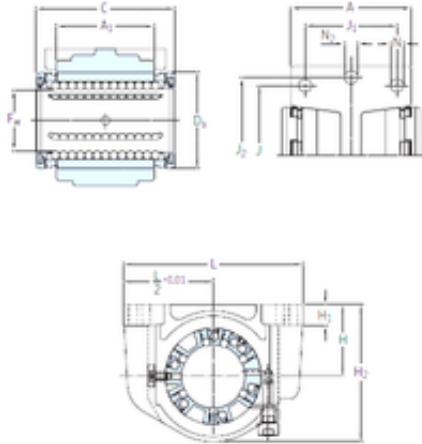

## SKF LUCE 25 linear bearings

Bearing No. LUCE 25

Outer Diameter	25 mm
Ew	25 mm
Da	40 mm
A	52 mm
A1	40 mm
C	58 mm
H	30 mm
H1	10 mm
H2	58 mm
J	60 mm
L	80 mm
N	5,3 mm
J1	40 mm
J2	68 mm
N2	6,4 mm
Weight	0,285 Kg
Basic dynamic load rating (C)	2,9 kN

LUCE 25 Bearing 2D drawings and 3D CAD models