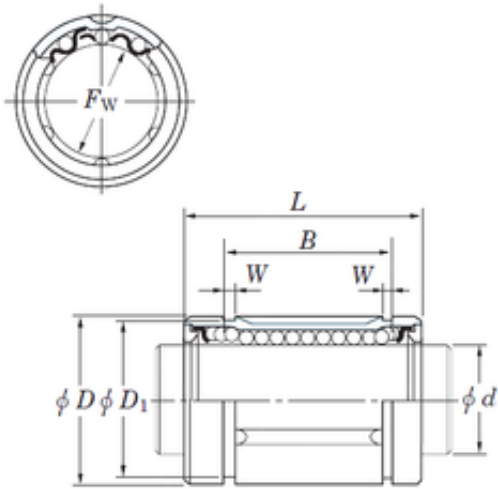

Huaxin Bearing Co., Ltd

KOYO SDM80 linear bearings

Bearing No. SDM80

Size	80x120x105.5 mm
Bore Diameter	80 mm
Outer Diameter	120 mm
Width	105,5 mm
Fw	80 mm
D	120 mm
B	105,5 mm
D1	116 mm
L	140 mm
W	4,15 mm
Weight	4,2 Kg
Basic dynamic load rating (C)	8180 kN

SDM80 Bearing 2D drawings and 3D CAD models