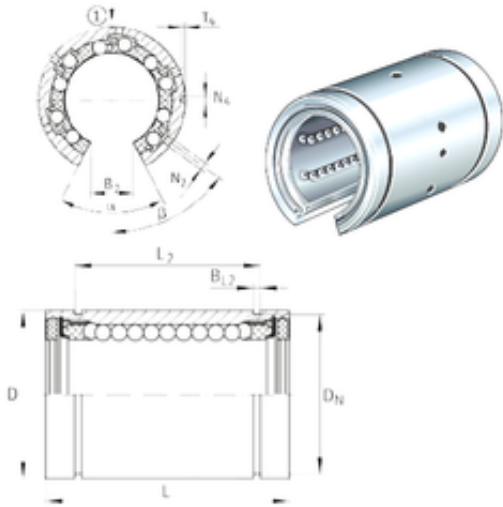

Huaxin Bearing Co., Ltd

KBO50 Bearing 2D drawings and 3D CAD models

INA KBO50 linear bearings

Bearing No. KBO50

Bore Diameter	50 mm
Outer Diameter	75 mm
Fw	50 mm
D	75 mm
Dn	72 mm
L2	77,3 mm
B2	22,7 mm
N2	4 mm
L	100 mm
BL2	2,65 mm
T4	1,5 mm
N4	3 mm
Weight	0,85 Kg
Basic dynamic load rating (C)	8,9 kN