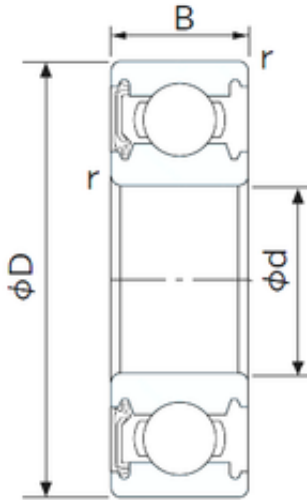

### 25 mm x 62 mm x 17 mm NACHI 6305NKE deep groove ball bearings

Bearing No. 6305NKE

Size	25x62x17 mm
Bore Diameter	25 mm
Outer Diameter	62 mm
Width	17 mm
d	25 mm
D	62 mm
B	17 mm
C	17 mm
r min.	1.1 mm
da min.	32 mm
Da max.	55 mm
ra max.	1.0 mm
Weight	0.232 Kg
Basic dynamic load rating (C)	23,6 kN
Basic static load rating (C0)	12,1 kN
(Grease) Lubrication Speed	11000 r/min

6305NKE Bearing 2D drawings and 3D CAD models