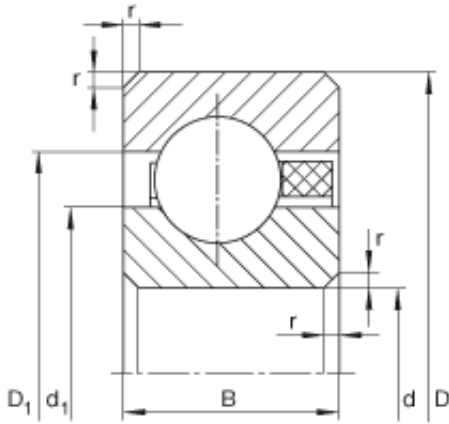

Huaxin Bearing Co., Ltd

1 inch x 34,925 mm x 4,763 mm INA CSCAA010-TV deep groove ball bearings

Bearing No. CSCAA010-TV

CSCAA010-TV Bearing 2D drawings and 3D CAD models

Size	25.4x34.925x4.763 mm
Bore Diameter	25,4 mm
Outer Diameter	34,925 mm
Width	4,763 mm
d	25,4 mm
d	1 inch
D	34,925 mm
B	4,763 mm
D_1	31,4 mm
d_1	29 mm
r_{min}	0,38 mm
m	0,01 kg / Weight
C_r	1790 N / Dynamic load rating (radial)
C_{0r}	1080 N / Static load rating (radial)