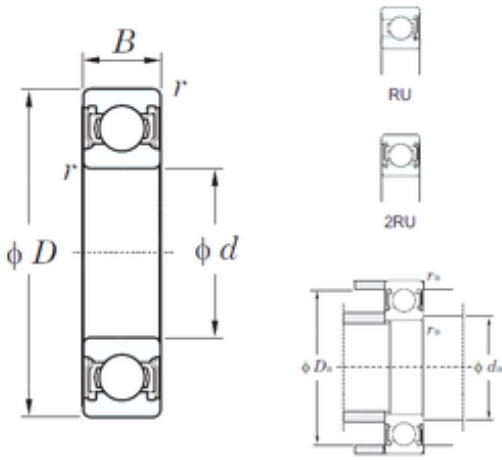

Huaxin Bearing Co., Ltd

60 mm x 130 mm x 31 mm KOYO 6312-2RU deep groove ball bearings

Bearing No. 6312-2RU

Size	60x130x31 mm
Bore Diameter	60 mm
Outer Diameter	130 mm
Width	31 mm
d	60 mm
D	130 mm
B	31 mm
C	31 mm
r min.	2,1 mm
da min.	71 mm
da max	80 mm
Da max.	119 mm
ra max.	2 mm
Weight	1,7 Kg
Basic dynamic load rating (C)	81,9 kN
Basic static load rating (C0)	52,2 kN
(Grease) Lubrication Speed	5200 r/min

6312-2RU Bearing 2D drawings and 3D CAD models