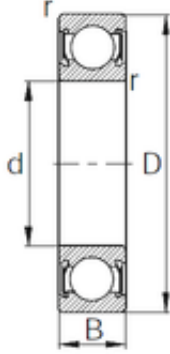

## Huaxin Bearing Co., Ltd

20 mm x 62 mm x 17 mm KBC 6305DDF11  
deep groove ball bearings

Bearing No. 6305DDF11

Size	20x62x17 mm
Bore Diameter	20 mm
Outer Diameter	62 mm
Width	17 mm
d	20 mm
D	62 mm
B	17 mm
C	17 mm
r	1.1 mm
Weight	0.288 Kg
Basic dynamic load rating (C)	20,6 kN
Basic static load rating (C0)	11,2 kN

6305DDF11 Bearing 2D drawings and 3D CAD models