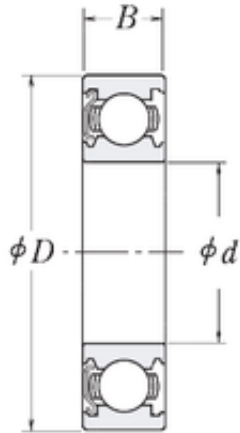

Huaxin Bearing Co., Ltd

15,875 mm x 46,0375 mm x 15,875 mm RHP
MJ5/8-Z deep groove ball bearings

Bearing No. MJ5/8-Z

Size	15.875x46.0375x15.875 mm
Bore Diameter	15,875 mm
Outer Diameter	46,0375 mm
Width	15,875 mm
d	15,875 mm
D	46,0375 mm
B	15,875 mm
C	15,875 mm
Weight	0,117 Kg
Basic dynamic load rating (C)	12,6 kN
Basic static load rating (C0)	5,6 kN

MJ5/8-Z Bearing 2D drawings and 3D CAD models