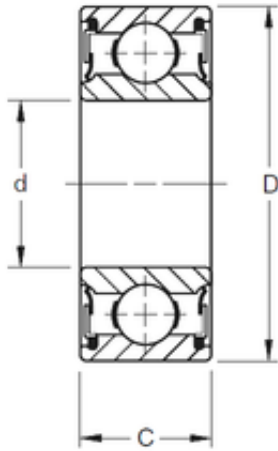

Huaxin Bearing Co., Ltd

17 mm x 35 mm x 10 mm Timken 9103PP deep groove ball bearings

Bearing No. 9103PP

Size	17x35x10 mm
Bore Diameter	17 mm
Outer Diameter	35 mm
Width	10 mm
d	17 mm
D	35 mm
B	10 mm
C	10 mm
Weight	0,041 Kg
Basic dynamic load rating (C)	6,8 kN

9103PP Bearing 2D drawings and 3D CAD models