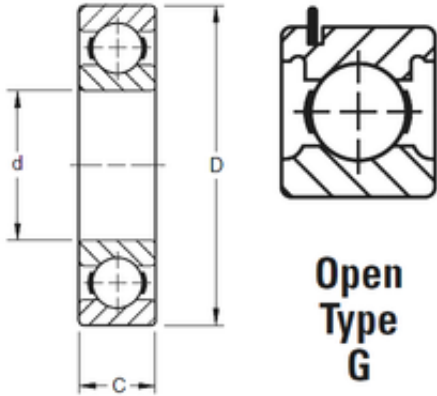

Huaxin Bearing Co., Ltd

17 mm x 40 mm x 12 mm Timken 203KG deep groove ball bearings

Bearing No. 203KG

Size	17x40x12 mm
Bore Diameter	17 mm
Outer Diameter	40 mm
Width	12 mm
d	17 mm
D	40 mm
B	12 mm
C	12 mm
Weight	0,064 Kg
Basic dynamic load rating (C)	10,9 kN

203KG Bearing 2D drawings and 3D CAD models