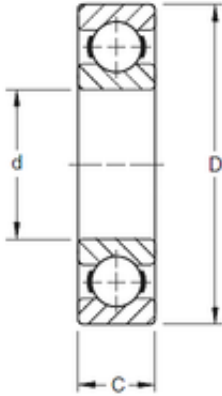

Huaxin Bearing Co., Ltd

120,65 mm x 165,1 mm x 22,23 mm Timken
47BIC216 deep groove ball bearings

Bearing No. 47BIC216

Size	120.65x165.1x22.23 mm
Bore Diameter	120,65 mm
Outer Diameter	165,1 mm
Width	22,23 mm
d	120,65 mm
D	165,1 mm
B	22,23 mm
C	22,23 mm
Weight	1,512 Kg
Basic dynamic load rating (C)	61 kN

47BIC216 Bearing 2D drawings and 3D CAD models