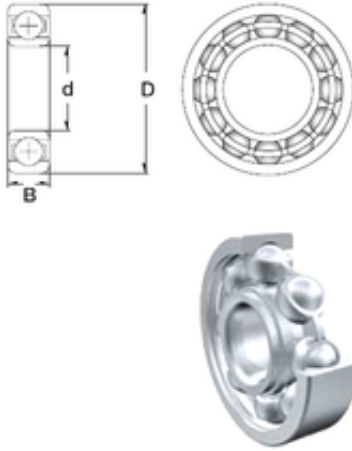

Huaxin Bearing Co., Ltd

8 mm x 24 mm x 7 mm ZEN S608/24-2RS deep groove ball bearings

Bearing No. S608/24-2RS

Size	8x24x7 mm
Bore Diameter	8 mm
Outer Diameter	24 mm
Width	7 mm
d	8 mm
D	24 mm
B	7 mm
C	7 mm
Basic dynamic load rating (C)	3,293 kN
Basic static load rating (C0)	1,379 kN

S608/24-2RS Bearing 2D drawings and 3D CAD models