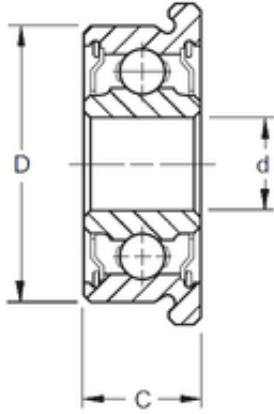

# Huaxin Bearing Co., Ltd

8 mm x 14 mm x 4 mm ZEN MF148-2Z deep groove ball bearings

Bearing No. MF148-2Z

Size	8x14x4 mm
Bore Diameter	8 mm
Outer Diameter	14 mm
Width	4 mm
d	8 mm
D	14 mm
B	4 mm
C	4 mm
Basic dynamic load rating (C)	0,817 kN
Basic static load rating (C0)	0,386 kN

MF148-2Z Bearing 2D drawings and 3D CAD models