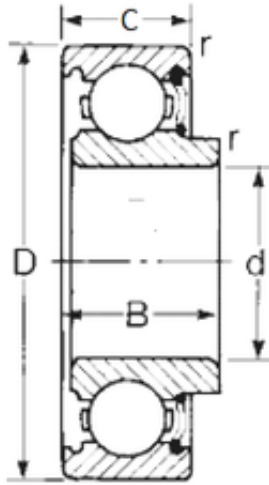

Huaxin Bearing Co., Ltd

40 mm x 80 mm x 24 mm CYSD 8508 deep groove ball bearings

Bearing No. 8508

Size	40x80x24 mm
Bore Diameter	40 mm
Outer Diameter	80 mm
Width	24 mm
d	40 mm
D	80 mm
B	24 mm
C	21 mm
r min.	1 mm
Weight	0,468 Kg
Basic dynamic load rating (C)	29,52 kN

8508 Bearing 2D drawings and 3D CAD models