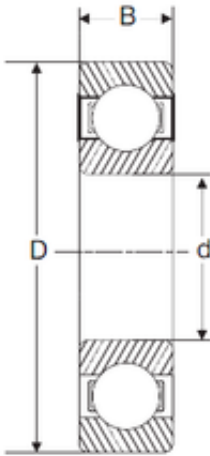

Huaxin Bearing Co., Ltd

80 mm x 125 mm x 22 mm SIGMA 6016 deep groove ball bearings

Bearing No. 6016

Size	80x125x22 mm
Bore Diameter	80 mm
Outer Diameter	125 mm
Width	22 mm
d	80 mm
D	125 mm
B	22 mm
C	22 mm

6016 Bearing 2D drawings and 3D CAD models