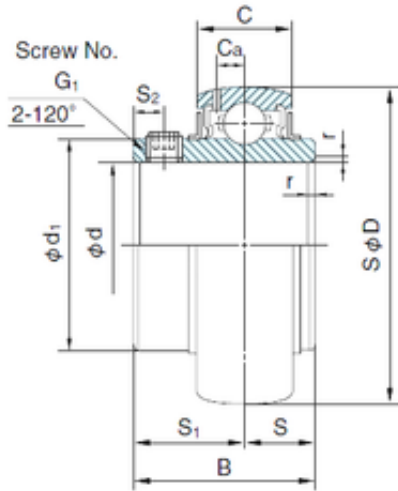

Huaxin Bearing Co., Ltd

75 mm x 140 mm x 82.6 mm NACHI UCX15 deep groove ball bearings

Bearing No. UCX15

Size	75x140x82.6 mm
Bore Diameter	75 mm
Outer Diameter	140 mm
Width	82.6 mm
d	75 mm
D	140 mm
B	82.6 mm
C	32 mm
S1	49.3 mm
Ca	9.6 mm
d1	98.5 mm
r	2.5 mm
S	33.3 mm
S2	12 mm
Thread (G)	M12 x 1.5
Weight	3.22 Kg
Basic dynamic load rating (C)	72,5 kN
Category	Bearings
Inventory	0.0
Manufacturer Name	NACHI
Minimum Buy Quantity	N/A
Weight / Kilogram	0
Product Group	M06110

UCX15 Bearing 2D drawings and 3D CAD models