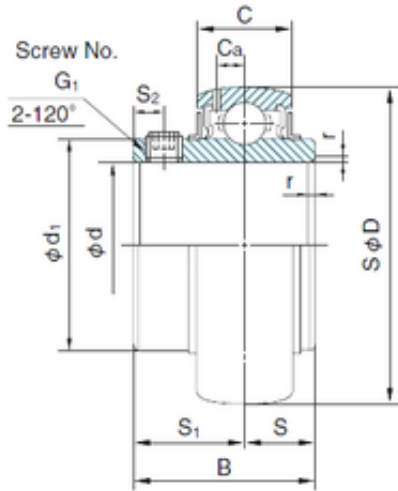

## 75 mm x 140 mm x 82.6 mm NACHI UCX15 deep groove ball bearings

Bearing No. UCX15

Size	75x140x82.6 mm
Bore Diameter	75 mm
Outer Diameter	140 mm
Width	82.6 mm
d	75 mm
D	140 mm
B	82.6 mm
C	32 mm
S1	49.3 mm
Ca	9.6 mm
d1	98.5 mm
r	2.5 mm
S	33.3 mm
S2	12 mm
Thread (G)	M12 × 1.5
Weight	3.22 Kg
Basic dynamic load rating (C)	72,5 kN
Category	Bearings
Inventory	0.0
Manufacturer Name	NACHI
Minimum Buy Quantity	N/A
Weight / Kilogram	0
Product Group	M06110

UCX15 Bearing 2D drawings and 3D CAD models