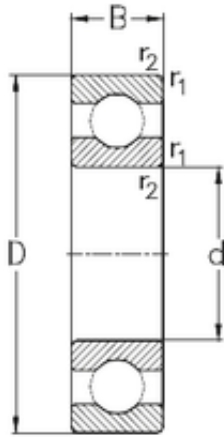

Huaxin Bearing Co., Ltd

530 mm x 710 mm x 82 mm NKE 619/530-MA
deep groove ball bearings

Bearing No. 619/530-MA

Size	530x710x82 mm
Bore Diameter	530 mm
Outer Diameter	710 mm
Width	82 mm
d	530 mm
D	710 mm
B	82 mm
C	82 mm
r1 min.	5 mm
r2 min.	5 mm
Weight	90,5 Kg
Basic dynamic load rating (C)	484 kN
Basic static load rating (C0)	910 kN

619/530-MA Bearing 2D drawings and 3D CAD models